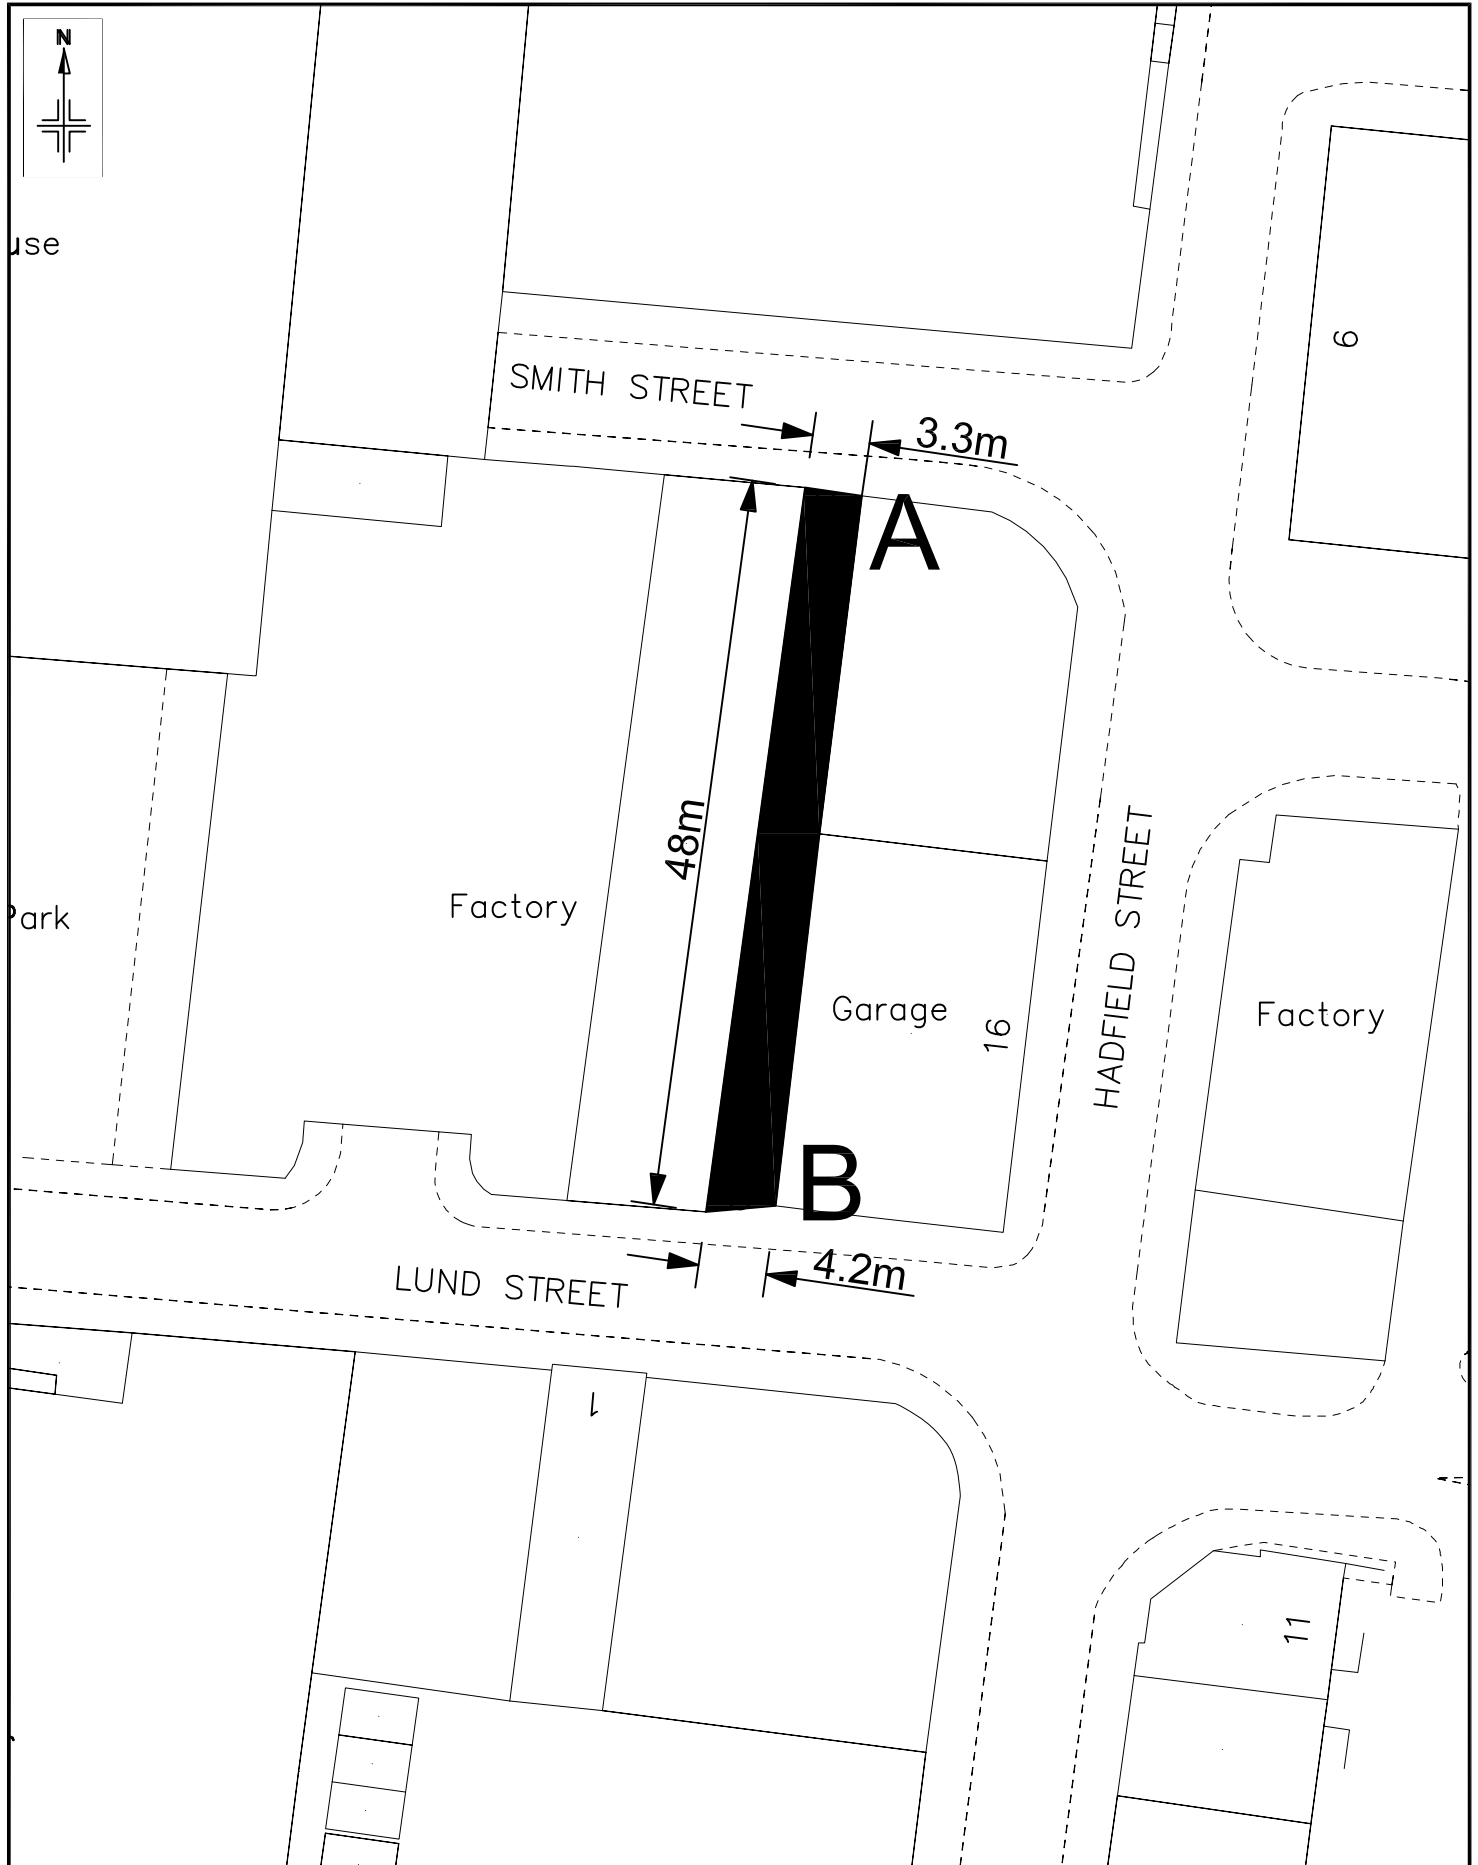

use

Park

Notes:
No Dimensions to be scaled from this drawing. All Dimensions are to be checked on site.

REV.	DATE	REVISION DETAILS	DRAWN	CHECKED	APPROVED

PROJECT & TITLE
Lund Street/Smith Street, Old Trafford
Stooping Up of Footpath
Location Plan

DRAWN KW SCALE 1:500@A4 DATE Sep.'13 FILE PATH R:\IBU\Environment\Built Environment\Traffic & Transportation\Cad & Digital Photographs\Stretford\Lund Street	CHECKED DRAWING NO. E/8872/01	APPROVED REVISION